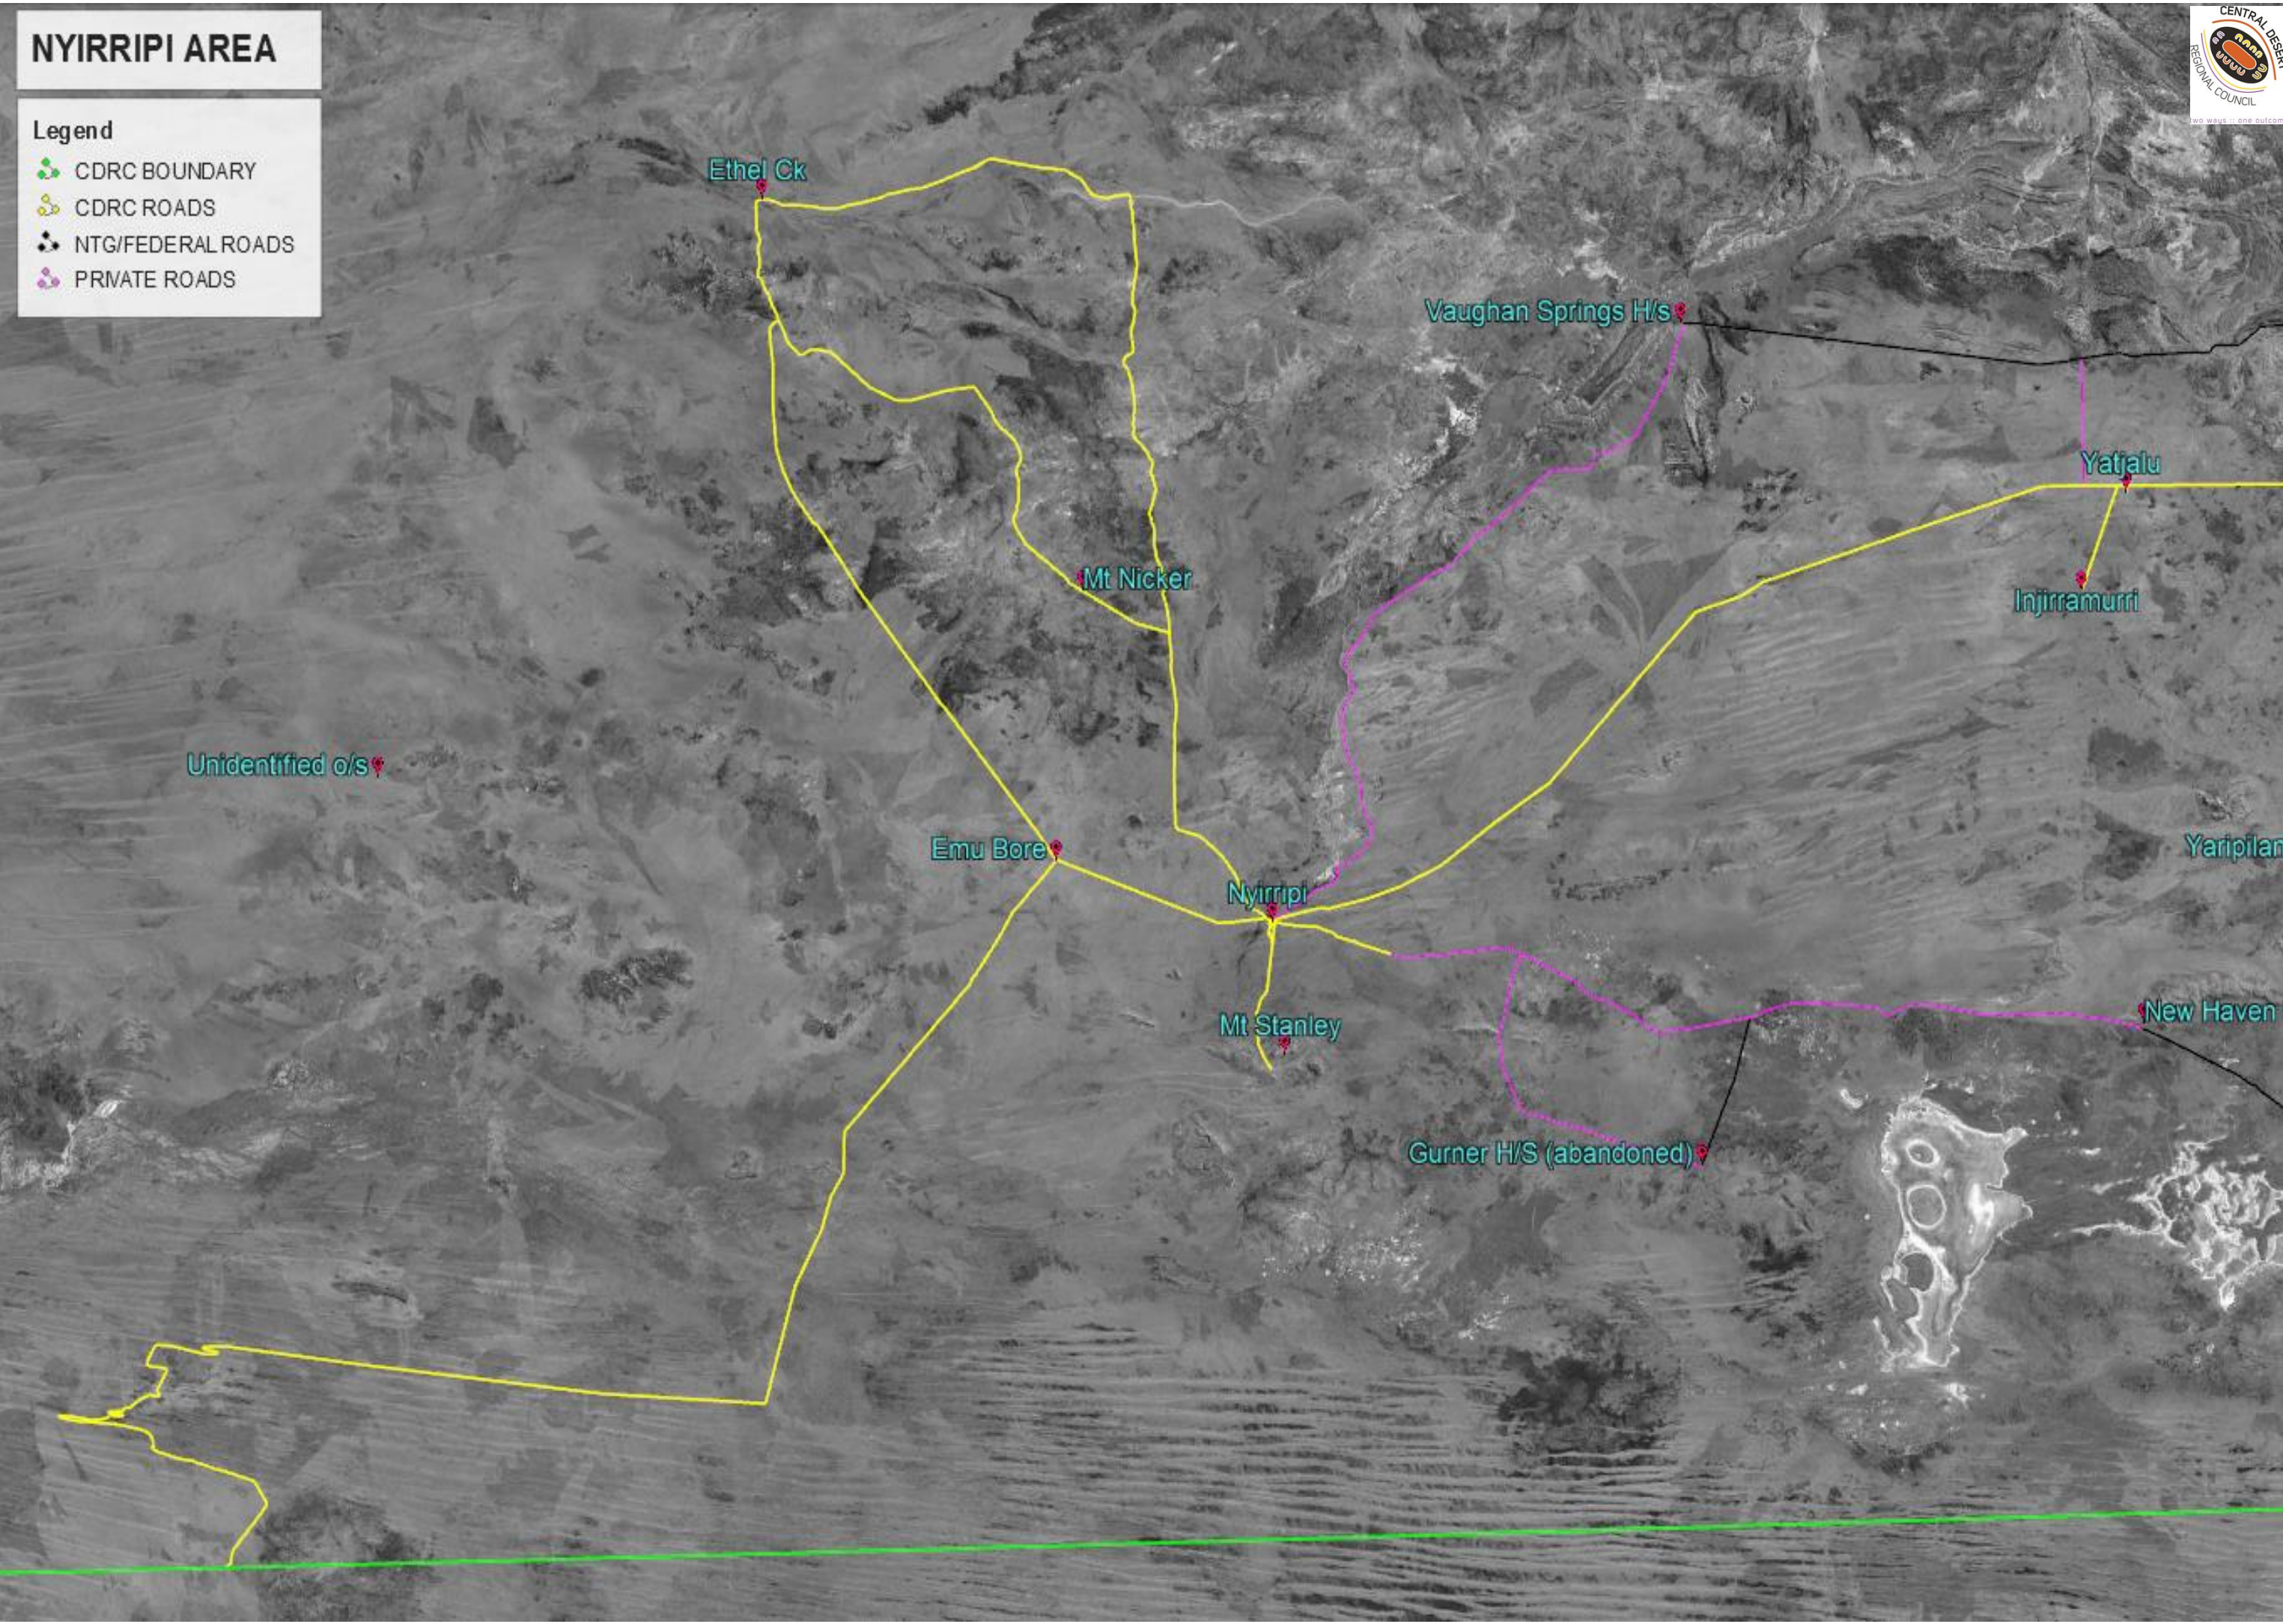

# NYIRRIPI AREA

## Legend

- CDRC BOUNDARY
- CDRC ROADS
- NTG/FEDERAL ROADS
- PRIMATE ROADS

Unidentified o/s

Ethel Ck

Mt Nicker

Emu Bore

Nyirripi

Mt Stanley

Vaughan Springs H/s

Gurner H/S (abandoned)

Injirramurri

Yatjalu

Yaripilang

New Haven H