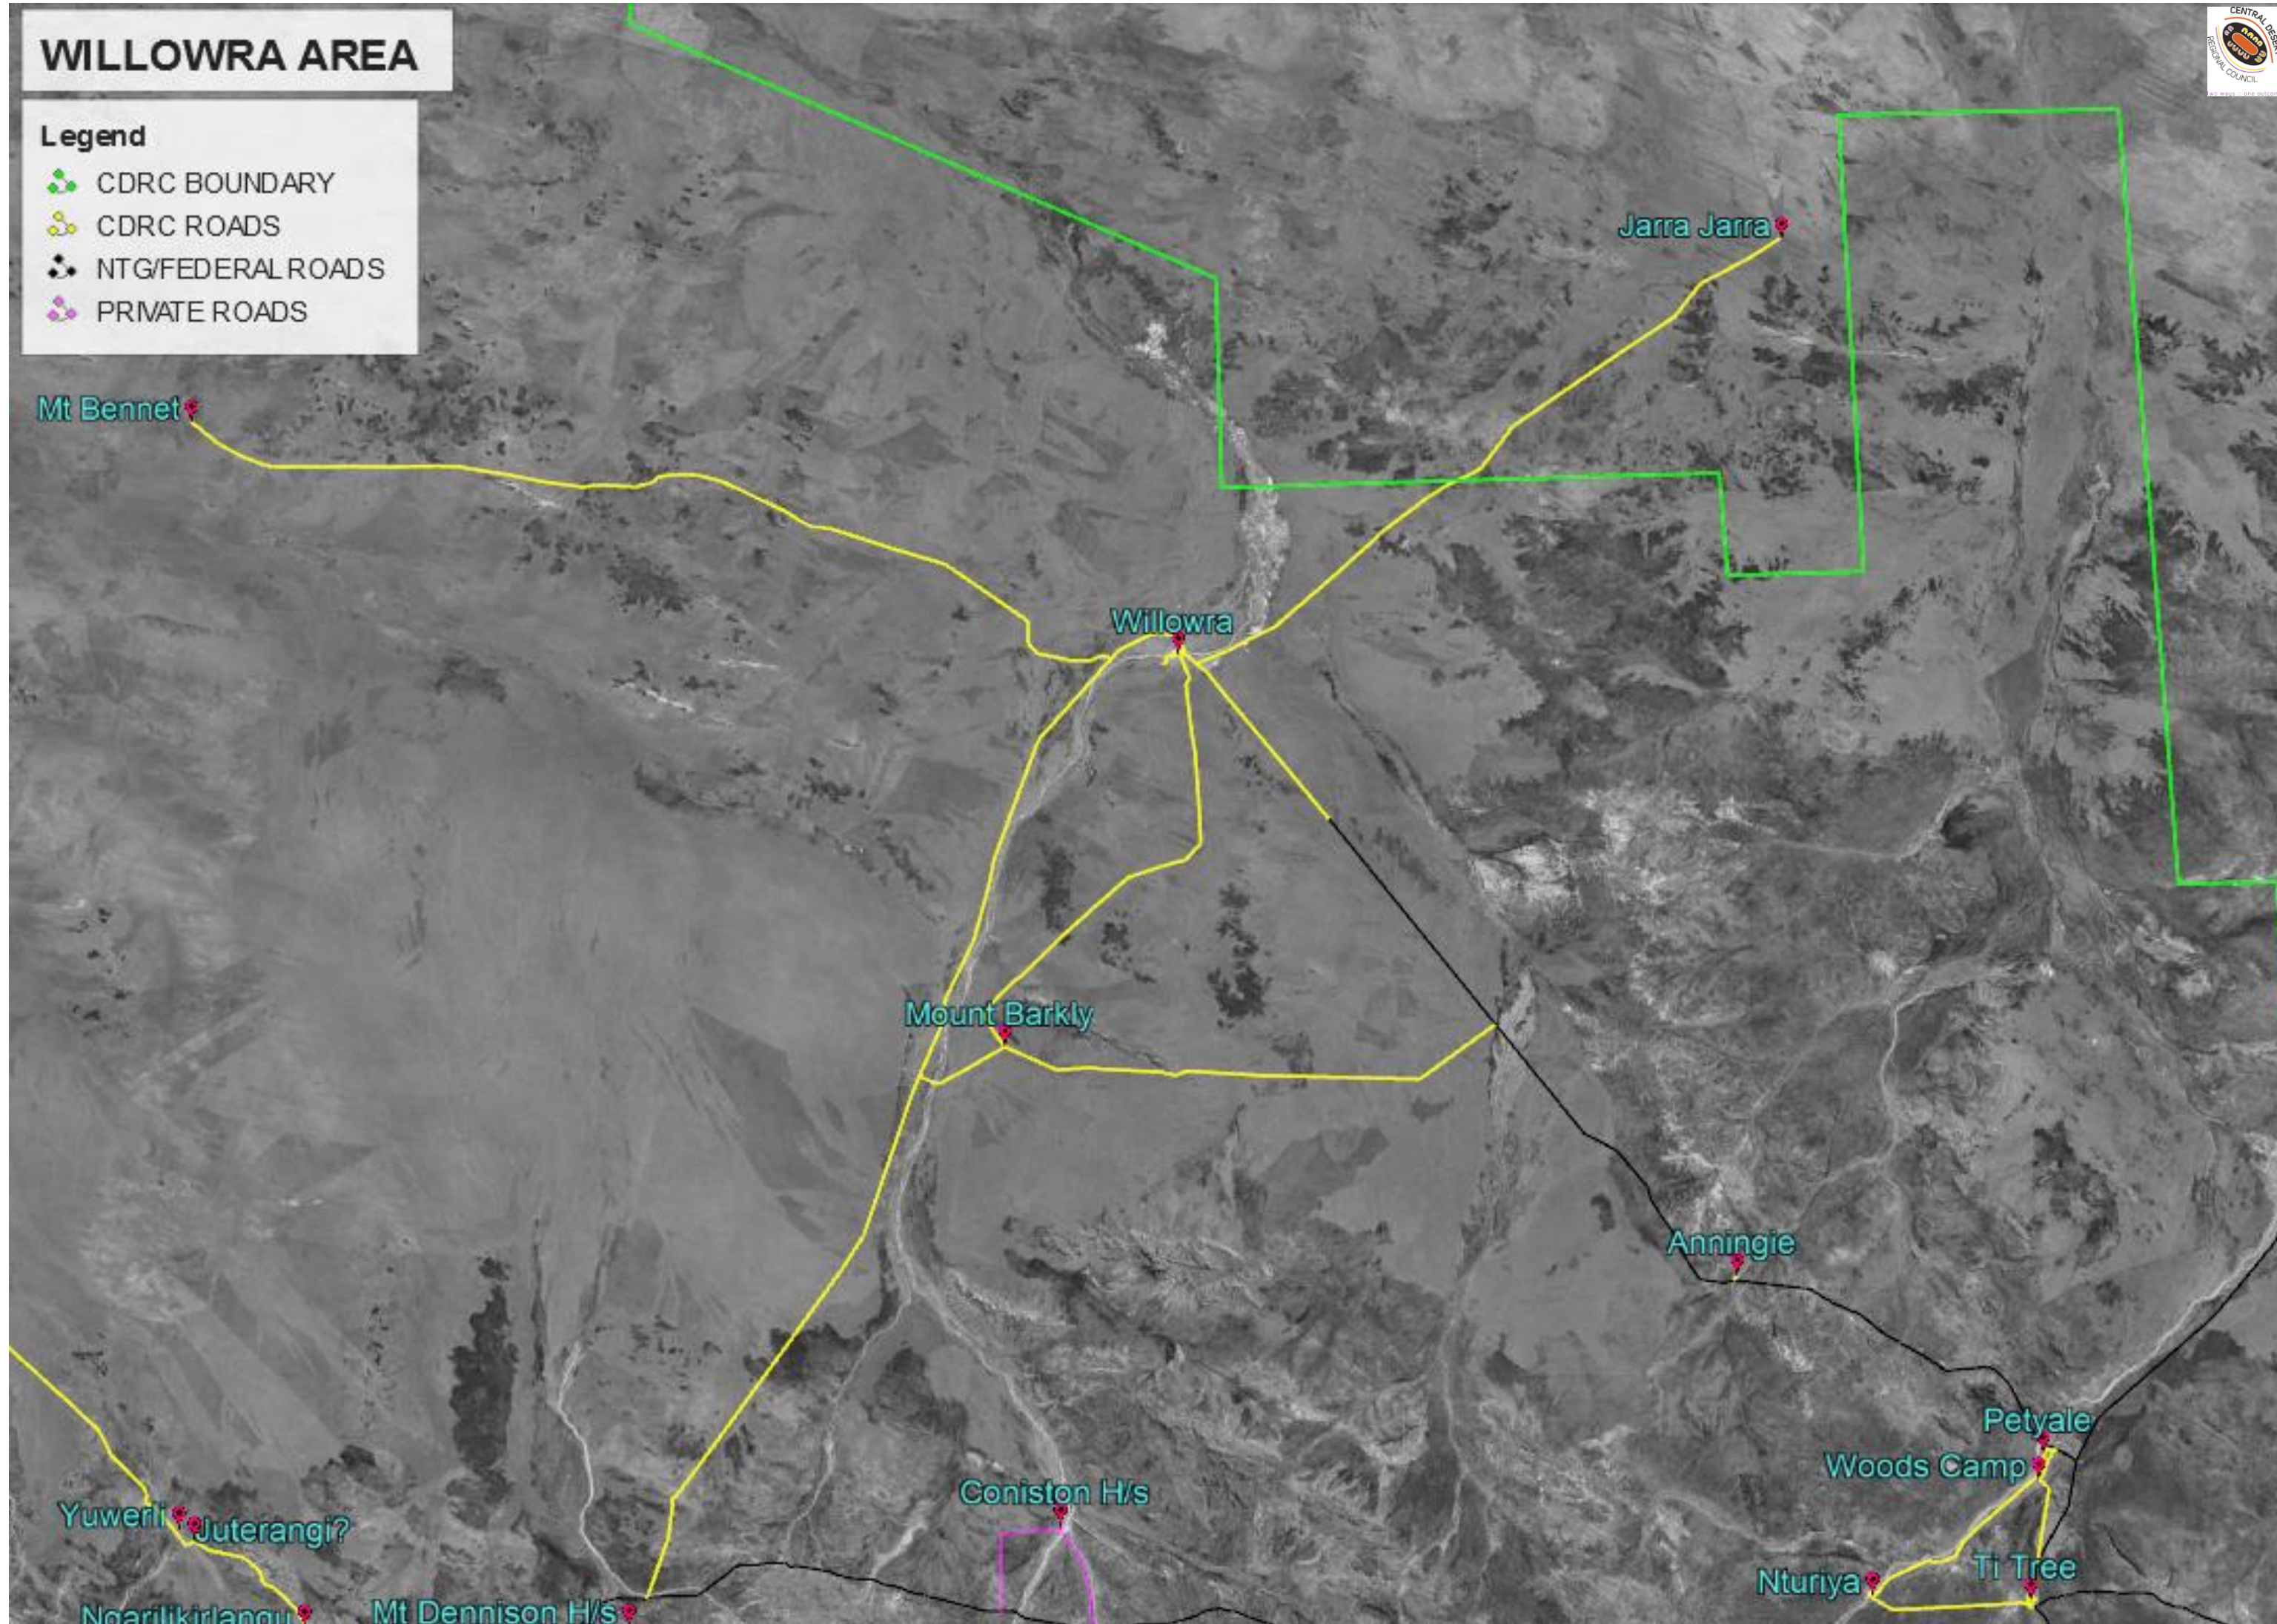

WILLOWRA AREA

Legend

- CDRC BOUNDARY
- CDRC ROADS
- NTG/FEDERAL ROADS
- PRIVATE ROADS

Mt Bennet

Jarra Jarra

Willowra

Mount Barkly

Anningie

Petyale

Woods Camp

Ti Tree

Nturiya

Coniston H/s

Mt Dennison H/s

Yuwerli Juterangi?

Noarilikirlangu